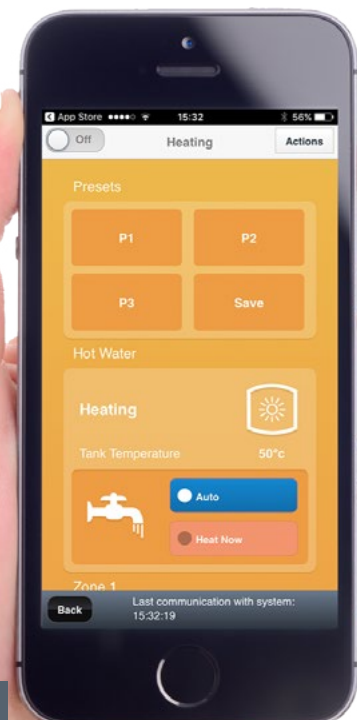

Air Conditioning

Heating

Ventilation

Controls

Services